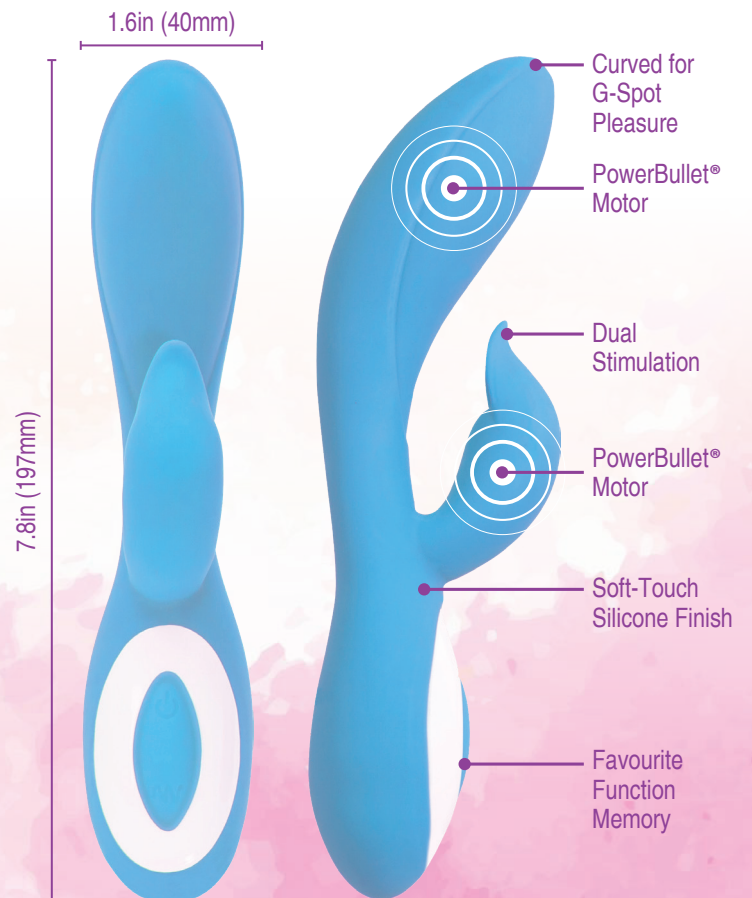

harmony

99814

99815

99816

Run Time: Up to 2 hours
Charge Time: 6 hours

- ▣ USB Rechargeable
- ▣ Water-Resistant
- ▣ Travel Lock
- ▣ Easy-to-Press Buttons

Wonderlust™

MULTI-FUNCTION