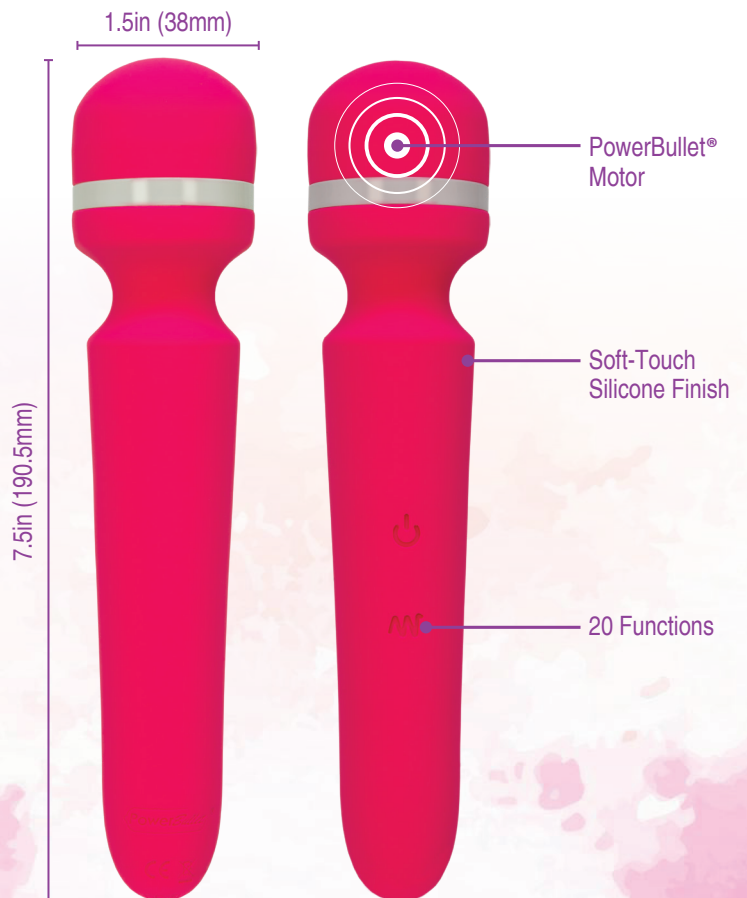

29816

Run Time: Up to 2 hours
Charge Time: 5 hours

- ▣ USB Rechargeable
- ▣ Water-Resistant
- ▣ Travel Lock
- ▣ Easy-to-Press Buttons

destiny

27814

27815

27816

Run Time: Up to 90 minutes
Charge Time: 90 minutes

- ▣ USB Rechargeable
- ▣ Water-Resistant
- ▣ Travel Lock
- ▣ Easy-to-Press Buttons

purity

**BEST
SELLER**

59714

59715

59716

Run Time: Up to 80 minutes
Charge Time: 50 minutes

- ▣ USB Rechargeable
- ▣ Waterproof
- ▣ Travel Lock
- ▣ Easy-to-Press Buttons

harmony

99814

99815

99816

Run Time: Up to 2 hours
Charge Time: 6 hours

- ▣ USB Rechargeable
- ▣ Water-Resistant
- ▣ Travel Lock
- ▣ Easy-to-Press Buttons

Wonderlust™

MULTI-FUNCTION