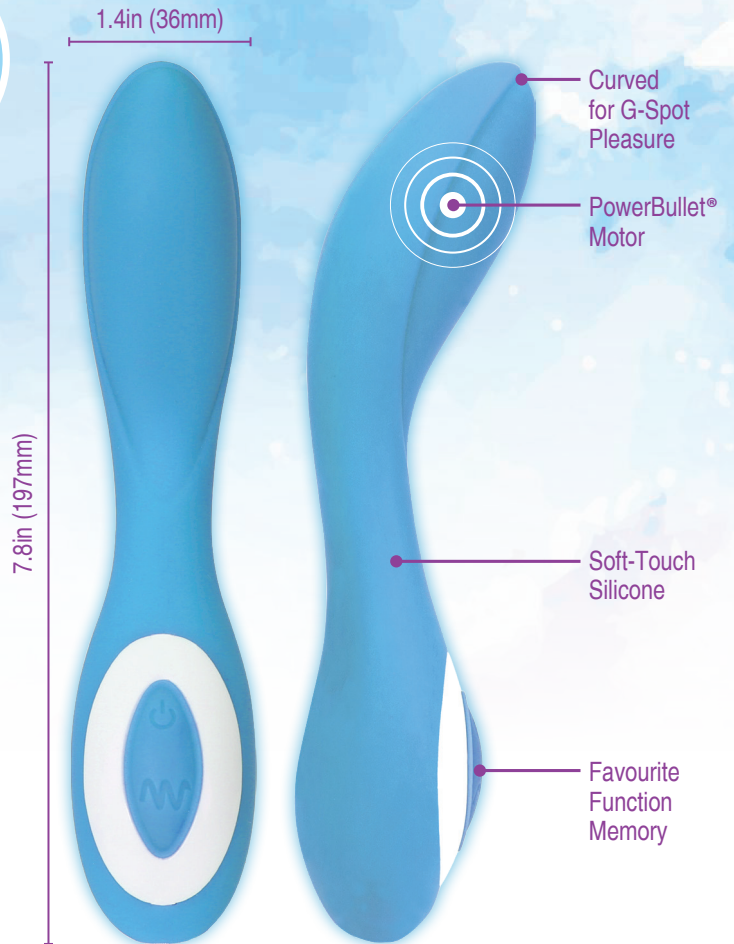

29816

Run Time: Up to 2 hours
Charge Time: 5 hours

- ▣ USB Rechargeable
- ▣ Water-Resistant
- ▣ Travel Lock
- ▣ Easy-to-Press Buttons

destiny

27814

27815

27816

Run Time: Up to 90 minutes
Charge Time: 90 minutes

- ▣ USB Rechargeable
- ▣ Water-Resistant
- ▣ Travel Lock
- ▣ Easy-to-Press Buttons

purity

**BEST
SELLER**

59714

59715

59716

Run Time: Up to 80 minutes
Charge Time: 50 minutes

- ▣ USB Rechargeable
- ▣ Waterproof
- ▣ Travel Lock
- ▣ Easy-to-Press Buttons

harmony

99814

99815

99816

Run Time: Up to 2 hours
Charge Time: 6 hours

- ▣ USB Rechargeable
- ▣ Water-Resistant
- ▣ Travel Lock
- ▣ Easy-to-Press Buttons

Wonderlust™

MULTI-FUNCTION